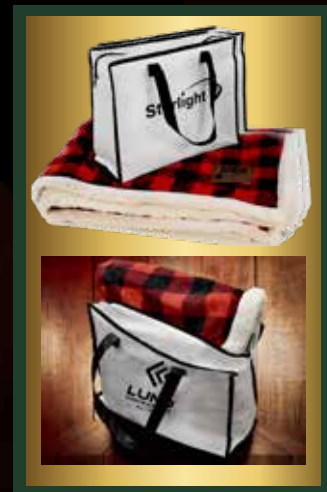

✓ The #1 Selling Holiday Blanket

In Stock Now!

Deluxe Sherpa Throw Blanket- Buffalo Check

B5685

Black

Charcoal

Navy

Colour	Current Stock	Stock arriving Oct 20 th
Navy	3801	-
Black	4752	-
Charcoal	1949	1820
Red/Black	52	2480

Red/Black
25PCS+
AS LOW AS
\$26.83
Blank

Solid Colours
25PCS+
AS LOW AS
\$25.58
Blank

Level up and add a custom **Faux Leather Patch**
2" x 3" Faux Leather Patch
4-5 weeks production (after approval)

100	250	500	3g
\$8.44	\$5.79	\$4.82	

Other sizes and shapes also available
Contact us for pricing

ADD THE IDEAL REUSABLE PACKAGING TO COMPLETE YOUR GIFT!

Laminated RPET Zipper Tote

B8730

Blank bags				CCCC
(1-colour print in black or white only)				
25	100	250	500	
\$4.80	\$4.54	\$4.29	\$4.06	
Printed bags				CCCC
(1-colour print in black or white only)				
100	250	500	1000	
\$5.47	\$5.21	\$4.96	\$4.73	