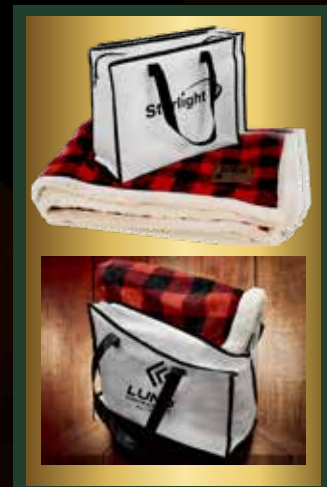

✓ The #1 Selling Holiday Blanket

In Stock Now!

Deluxe Sherpa Throw Blanket- Buffalo Check

B5685

Black

Charcoal

Navy

Colour	Current Stock	Stock arriving Oct 20 th
Navy	3801	-
Black	4752	-
Charcoal	1949	1820
Red/Black	52	2480

Red/Black
25PCS+
AS LOW AS
\$21.25
Blank

Solid Colours
25PCS+
AS LOW AS
\$20.42
Blank

Level up and add a custom **Faux Leather Patch**
2" x 3" Faux Leather Patch
4-5 weeks production (after approval)

100	250	500	3g
\$6.75	\$4.63	\$3.86	

Other sizes and shapes also available
Contact us for pricing

ADD THE IDEAL REUSABLE PACKAGING TO COMPLETE YOUR GIFT!

Laminated RPET Zipper Tote

B8730

Blank bags				CCCC
(1-colour print in black or white only)				
25	100	250	500	
\$4.70	\$4.70	\$4.44	\$4.20	
Printed bags				CCCC
(1-colour print in black or white only)				
100	250	500	1000	
\$5.37	\$5.11	\$4.87	\$4.64	